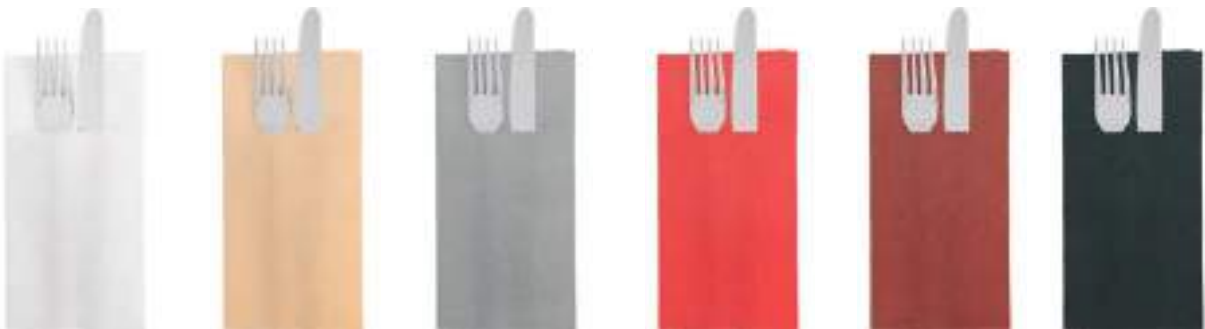

2 Capas 2 Folhas 2 Ply x 18 g/m²

• **169.38**
40 x 40 cm
PACK: 50 U
CARTON / MINIM:
1.000 U

2 Capas 2 Folhas 2 Ply

• **212.49** - 18 g/m²
40 x 40 cm
PACK: 50 U
CARTON / MINIM:
1.000 U

• **230.76** - 19 g/m²
39 x 40 cm
PACK: 50 U
CARTON / MINIM:
1.400 U

2 Capas 2 Folhas 2 Ply x 18 g/m²

39 x 40 cm
PACK: 50 U
CARTON / MINIM: 1.400 U

Blanco
Branco
White
• **230.70**

Marfil
Marfim
Ivory
• **230.71**

Gris
Cinza
Grey
• **230.72**

Rojo
Vermelho
Red
• **230.73**

Burdeos
Bordeaux
Burgundy
• **230.74**

Negro
Preto
Black
• **230.75**

PERSONALIZACIÓN PERSONALIZAÇÃO CUSTOMISATION