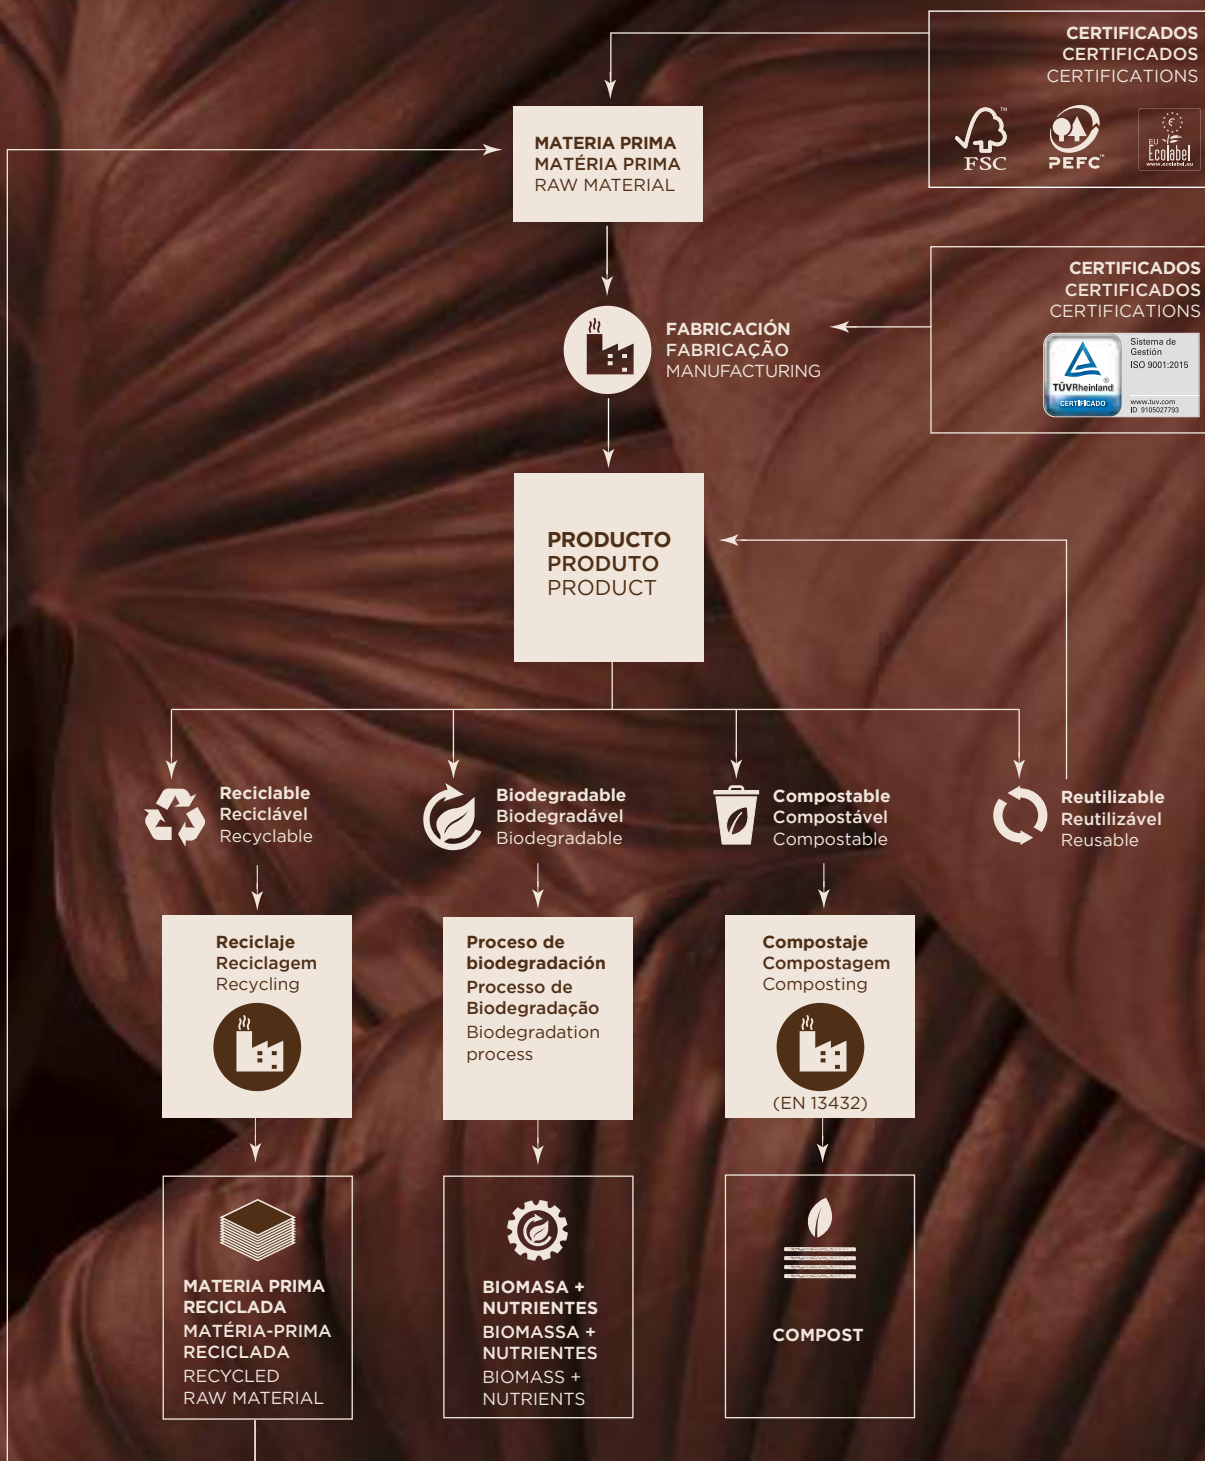

¿CUÁL ES EL CICLO INDUSTRIAL DE NUESTROS PRODUCTOS?
QUAL É O CICLO INDUSTRIAL DOS NOSSOS PRODUTOS?
WHAT IS THE INDUSTRIAL CYCLE OF OUR PRODUCTS?

¿CUÁL ES LA DIFERENCIA ENTRE COMPOSTABLE Y BIODEGRADABLE?

Mientras la biodegradación es un proceso en el que las condiciones de degradación se dan de forma natural en el medioambiente en un periodo de tiempo que varía según el material y del que se obtiene CO₂, agua, nutrientes y biomasa, en el compostaje industrial (EN 13432) las condiciones están controladas artificialmente para obtener compost o abono orgánico en un periodo de tiempo más breve.

QUAL É A DIFERENÇA ENTRE COMPOSTÁVEL E BIODEGRADÁVEL?

Embora a biodegradação seja um processo no qual as condições de degradação ocorrem naturalmente no ambiente durante um período de tempo que varia dependendo do material e a partir do qual se obtém CO₂, água, nutrientes e biomassa, na compostagem industrial (EN 13432) as condições estão controladas artificialmente para obter composto ou fertilizante orgânico num período menor de tempo.

WHAT IS THE DIFFERENCE BETWEEN COMPOSTABLE AND BIODEGRADABLE?

Biodegradation is a process in which the conditions of degradation occur naturally in the environment over a period of time, varying according to the material and producing CO₂, water, nutrients and biomass. Meanwhile, in industrial composting (EN 13432) the conditions are artificially controlled to obtain compost or organic fertiliser in a shorter period of time.