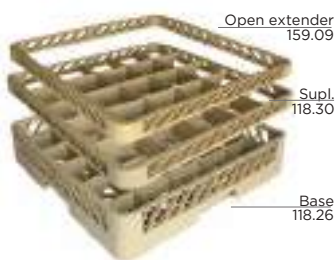

Open extender

159.09 - 50 x 50 x 4,5 cm
CARTON: 16 U
PACK / MINIM: 1 U

Supl. 25 compart.

118.30 - 50 x 50 x 4,5 cm
CARTON: 12 U
PACK / MINIM: 1 U

Base 25 compart.

118.26 - 50 x 50 x 10 cm
CARTON: 6 U
PACK / MINIM: 1 U

Para vasos-copas
Para copos-cálices
For glasses:
Ø 8,8 cm max.